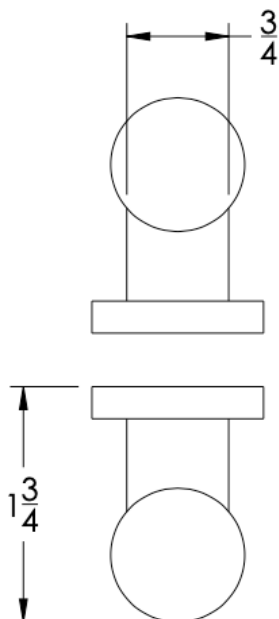

Medium Rosette  
(Dia 1 1/4")

Large Rosette  
(Dia 1 1/2")

No Rosette	Medium Rosette (Dia 1 1/4")	Large Rosette (Dia 1 1/2")
ELO-KND-NR	ELO-KND-MR	ELO-KND-LR

FRONT

SIDE

TOP

 Medium Rosette  
(Dia 1 1/4")

 Large Rosette  
(Dia 1 1/2")

**Installation Notes:** Diameter of glass hole for installation is as follows:

- For Medium Rosette(-MR) and Large Rosette (-LR) the hole diameter is 1/2"
- For No Rosette (-NR) the hole diameter is 5/16"

Standard hardware supplied can accommodate glass thicknesses 1/4" to 1/2". Please contact us for custom hardware in case glass thickness exceeds 1/2".

Dimensions in inches

NOTE: Dimensions subject to change without notice.