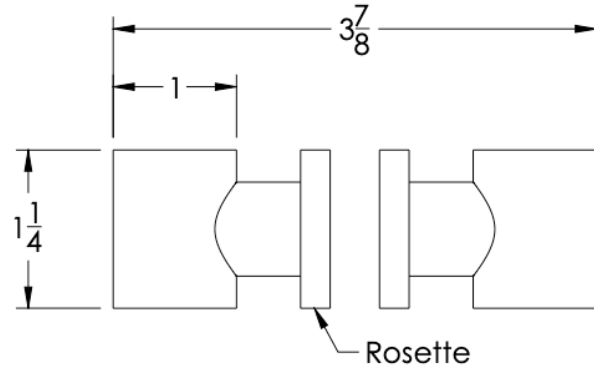

No Rosette	Medium Rosette (Dia 1 1/4")	Large Rosette (Dia 1 1/2")
ELO-KND-NR	ELO-KND-MR	ELO-KND-LR

FRONT

SIDE

TOP

 Medium Rosette  
(Dia 1 1/4")

 Large Rosette  
(Dia 1 1/2")

**Installation Notes:** Diameter of glass hole for installation is as follows:

- For Medium Rosette(-MR) and Large Rosette (-LR) the hole diameter is 1/2"
- For No Rosette (-NR) the hole diameter is 5/16"

Standard hardware supplied can accommodate glass thicknesses 1/4" to 1/2". Please contact us for custom hardware in case glass thickness exceeds 1/2".