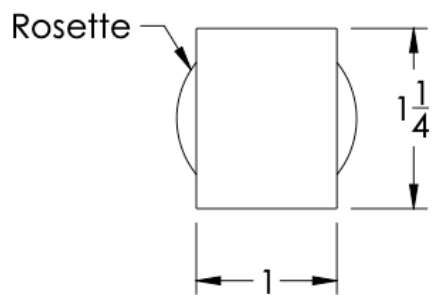

Medium Rosette  
(Dia 1 1/4")

Large Rosette  
(Dia 1 1/2")

No Rosette	Medium Rosette (Dia 1 1/4")	Large Rosette (Dia 1 1/2")
ELO-KND-NR	ELO-KND-MR	ELO-KND-LR

FRONT

SIDE

TOP

 Medium Rosette  
(Dia 1 1/4")

 Large Rosette  
(Dia 1 1/2")

**Installation Notes:** Diameter of glass hole for installation is as follows:

- For Medium Rosette(-MR) and Large Rosette (-LR) the hole diameter is 1/2"
- For No Rosette (-NR) the hole diameter is 5/16"

Standard hardware supplied can accommodate glass thicknesses 1/4" to 1/2". Please contact us for custom hardware in case glass thickness exceeds 1/2".