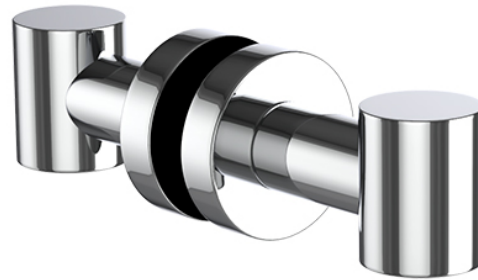

## FEATURES

- Premium 304 Grade Stainless Steel
- Solid Mount Construction
- Concealed Installation Hardware
- Solid End Cap provided for side opposite to the door for a seamless look

Double Knob shown  
with a Medium Rosette

Medium Rosette  
(Dia 1 1/4")

Large Rosette  
(Dia 1 1/2")

### DOUBLE KNOB

Model	Product	Finishes Available
ELO-KND <u>XX-XX</u>	Double Knob	Multiple finishes available. Over 23 finishes to choose from.

FINISHES			
Polished (-P)	Antique Copper (-ACOP)	Polished Gold (-PGLD)	
Brushed (-B)	Polished Brass (-PBR)	Brushed Copper (-BCOP)	
Brushed Gold (-BGLD)	Matte White (-WHT)	Brushed Rose Gold (-BRGD)	
Matte Black (-BLK)	Brushed Modern Bronze (-BMBRZ)	Brushed Black (-BRBLK)	
Oil Rubbed Bronze (-ORB)	Glossy White (-GWHT)	Polished Black (-PBLK)	
Brushed Brass (-BBS)	Polished Rose Gold (-PRGD)	Antique Nickel (-ANKL)	
Brushed Bronze (-BBRZ)	Unlacquered Brass (-UBRS)	Black Nickel (-NKBL)	
Antique Brass (-ABRS)	Polished Nickel (-PNKL)		